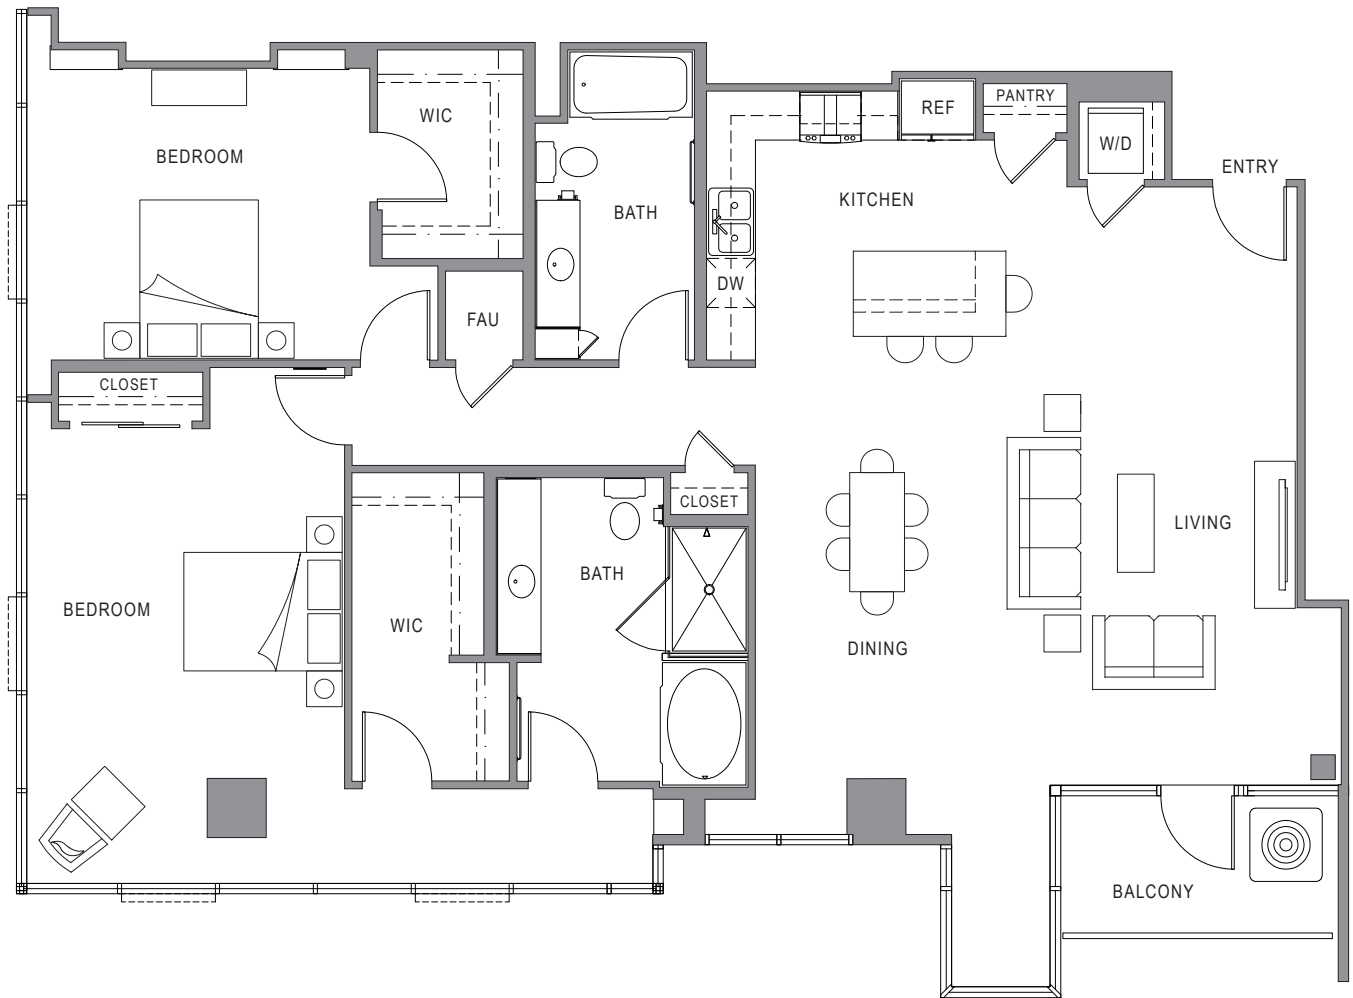

RESIDENCE

2D

TOWER A 2 BEDROOMS 2 BATHROOMS BALCONY ~ 1,739 SQ.FT.

L
U
X
|
U
T
C

4200 Brooke Ct.
San Diego, CA 92122

844-443-2701
LUXUTC.com

All dimensions, positions, locations and details are approximate. 