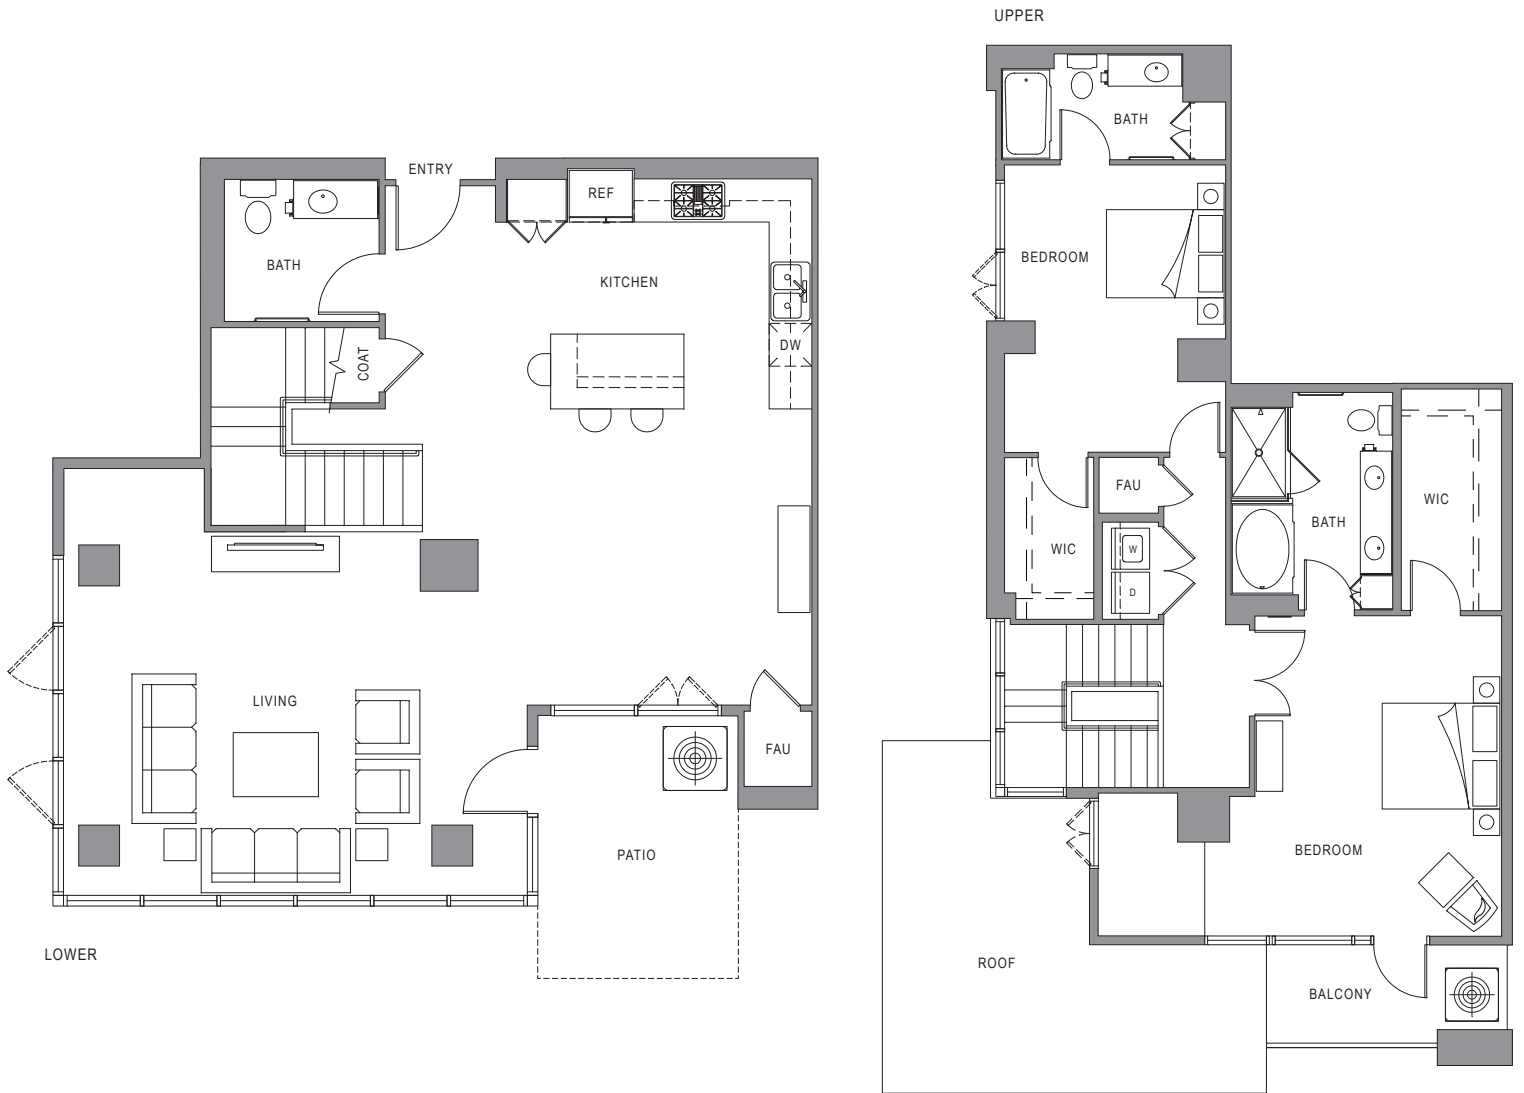

RESIDENCE

2TH-D

TOWER A 2 BEDROOMS 2.5 BATHROOMS PATIO & BALCONY ~ 2,134 SQ.FT.

L
U
X
|
U
T
C

4200 Brooke Ct.
San Diego, CA 92122

844-443-2701
LUXUTC.com

All dimensions, positions, locations and details are approximate. 