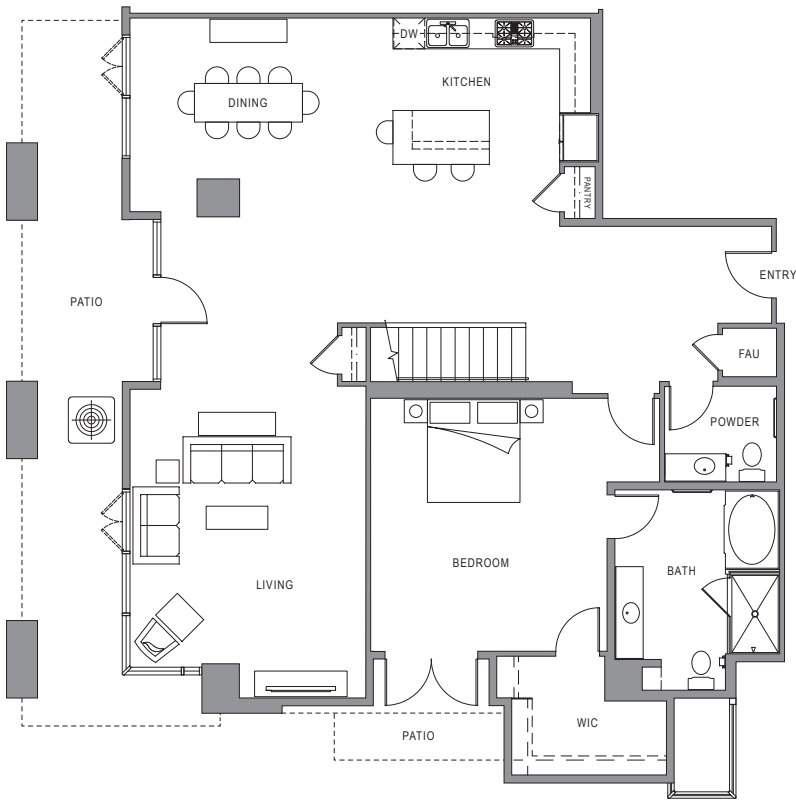

RESIDENCE

3TH-E

TOWER A 3 BEDROOMS 3.5 BATHROOMS BALCONY ~ 2,805 SQ.FT.

L
U
X
|
U
T
C

4200 Brooke Ct.
San Diego, CA 92122

844-443-2701
LUXUTC.com

All dimensions, positions, locations and details are approximate. 