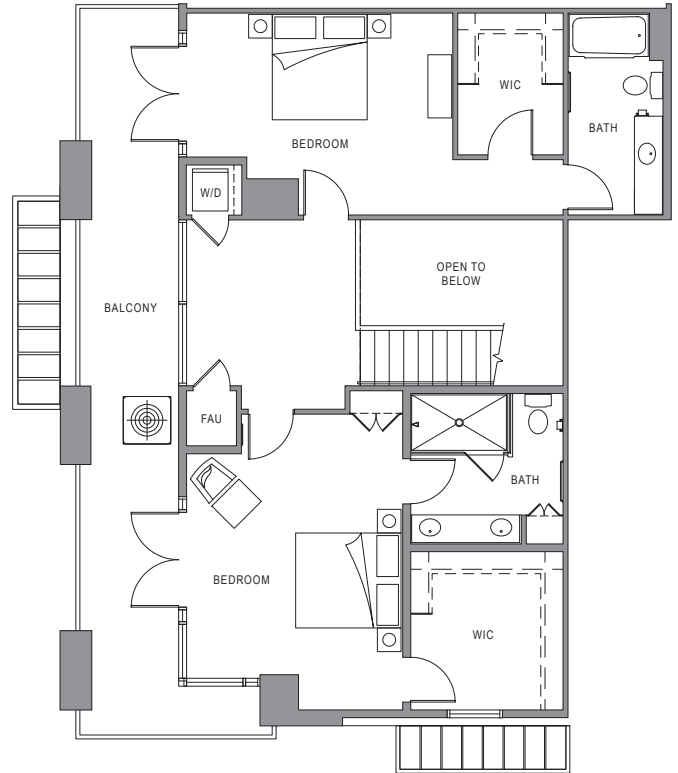

RESIDENCE

3TH-E

TOWER A 3 BEDROOMS 3.5 BATHROOMS BALCONY ~ 2,805 SQ.FT.

L
U
X
|
U
T
C

4200 Brooke Ct.
San Diego, CA 92122

844-443-2701
LUXUTC.com

All dimensions, positions, locations and details are approximate. 